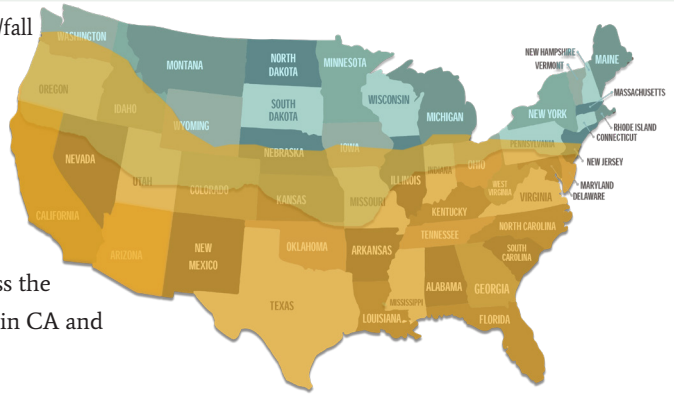

SurgeTM

TRITICALE

Key Attributes:

- Dual planting window, spring/fall
- Awnless (beardless)
- Late maturity
- High silage yield
- Good silage quality
- Widely adapted throughout

the US, spring planted across the northern US or fall planted in CA and the southern US

■ Fall Planting ■ Spring and Fall Planting

2021 Albany, MO Silage Trial

Entry	Kind	T/Ac @ 35% DM
TriCal Surge™	Triticale	19.5
TriCal 813	Triticale	18.2
TriCal Thor™	Triticale	16.7
TriCal Flex™	Triticale	16.0
Hy Octane	Triticale	15.1
Wrens Abruzzi	Cereal Rye	14.7
FX 1001	Triticale	14.7
Nitrous	Triticale	14.5

Planted: October 17th | Harvested: May 26th *Dryland location*

Trial was conducted with farming practices of the region at a neutral site. 3 rep trial using RCB design.