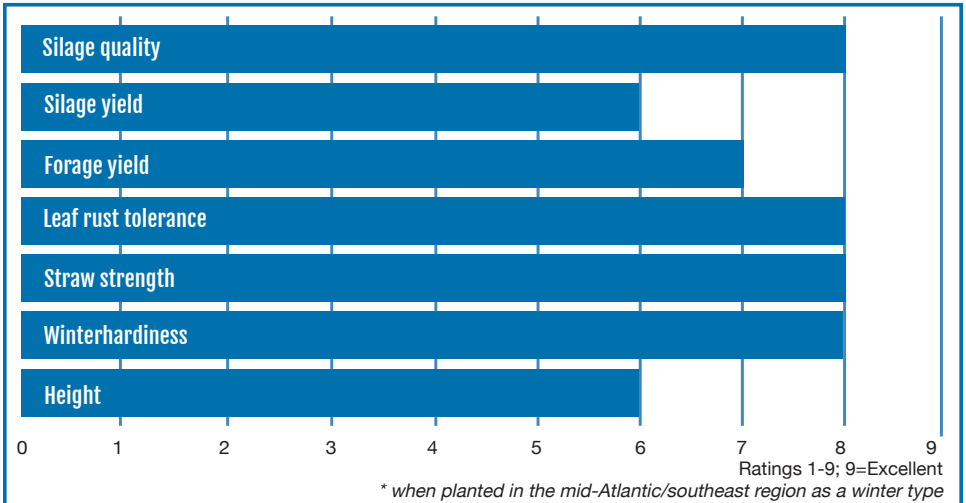

2023 Tifton, Georgia

Product	Harvested 1/11/2023	Harvested 2/6/2023	Harvested 2/27/2023	Harvested 3/27/2023	Totals
TriCal Surge™	1,379	1,800	1,815	1,655	6,650
TriCal Hybrid Surge™	1,365	1,626	1,452	1,655	6,098
TriCal Hybrid Flex™	770	1,583	1,989	1,220	5,561
342	1,626	1,655	1,191	799	5,271
1143	1,379	1,234	1,292	682	4,588
FL 08128	1,002	1,394	1,176	915	4,487

Planted 11/1/22