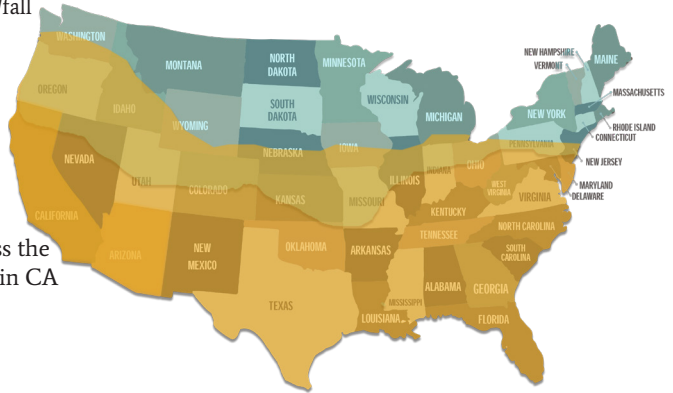

SurgeTM

TRITICALE

Key Attributes:

- Dual planting window, spring/fall
- Awnless (beardless)
- Late maturity
- High silage yield
- Good silage quality
- Widely adapted throughout the US, spring planted across the northern US or fall planted in CA and the southern US

■ Fall Planting ■ Spring and Fall Planting

2023 Tifton, Georgia

Product	Harvested 1/11/2023	Harvested 2/6/2023	Harvested 2/27/2023	Harvested 3/27/2023	Totals
TriCal Surge™	1,379	1,800	1,815	1,655	6,650
TriCal Hybrid Surge™	1,365	1,626	1,452	1,655	6,098
TriCal Hybrid Flex™	770	1,583	1,989	1,220	5,561
342	1,626	1,655	1,191	799	5,271
1143	1,379	1,234	1,292	682	4,588
FL 08128	1,002	1,394	1,176	915	4,487