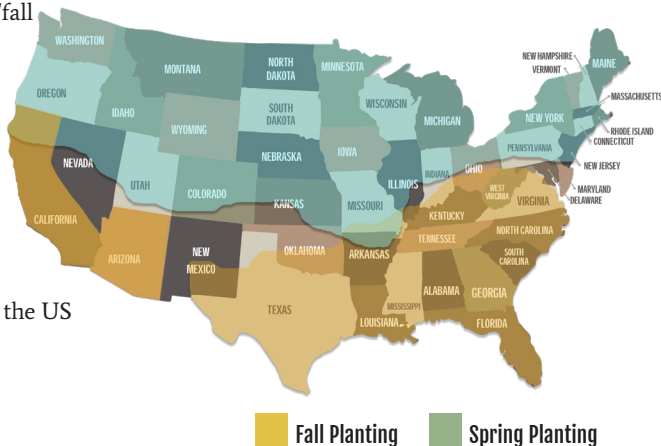

# Merlin Max<sup>TM</sup>

## TRITICALE

# Key Attributes:

- Dual season growth, spring/fall
- Completely awnless
- Great silage tonnage
- Early to mid-maturity
- Excellent disease package
- Short plant stature
- Great straw strength
- Widely adapted throughout the US