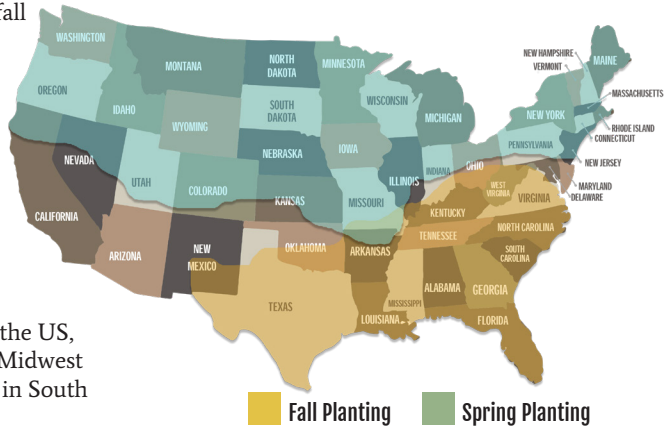

# Key Attributes:

- Dual season growth, spring/fall
- Completely awnless
- Tall in the south
- Late maturity, early spring
- Good silage quality
- Pre-dough market
- Widely adapted throughout the US, spring planted in the upper Midwest and Eastern US, fall planted in South