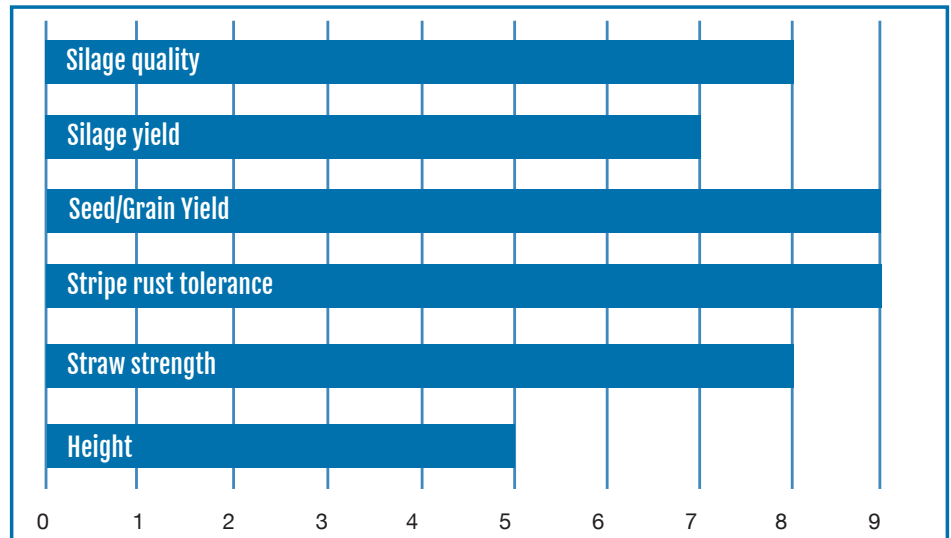

Goldrush 91™ Spring Triticale

Primary Uses:

- Silage
- Grain

Key Attributes:

- Fully awned
- Short plant height
- Moderately early maturity
- Excellent silage quality
- Soft dough market

2016-2018 Grain Yields

ENTRY	2018	2017	2016	2016-18 loc avg Grain Yield
	2 loc avg Grain Yield	3 loc avg Grain Yield	2 loc avg Grain Yield	
----- lbs/acre -----				
Goldrush 91	6026	7888	7175	7153
SY 115T	6453	7114	7181	6944
SY 158T	6342	7335	x	6938
TRICAL 105	6304	7354	6679	6861
WB-Pacheco	6186	7516	6388	6813
CAMELOT	5603	6652	7009	6454
PR-1404	5273	6273	5357	5725
Summit 515	5368	5783	x	5617
WB-Patron	4876	5547	x	5278
CV	7	19		
LSD (5%)	790	1006		

Locations: Traver, Woodland, Corcoran, and Huron.

Ratings 1-9; 9=Excellent

Updated 2/19/2019