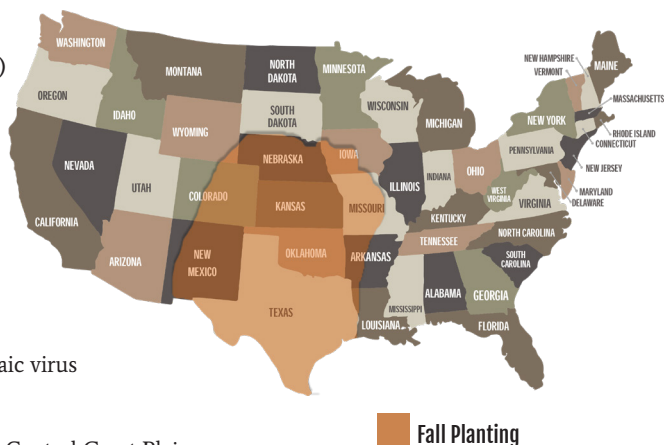

813 TRITICALE

We prefer to grow and produce TriCal 813 for several reasons, standability, great disease resistance and high grain output. For the Dairies, Feed yards, Ranchers and farmers we provide seed to, it produces a great quality forage for grazing, silage, and hay with high protein and high tonnage that keeps 813 in their rotation and producers prefer it year after year.

Chad, Hereford, TX

Key Attributes:

- Fall planting
- Awnletted (very short beards)
- Semi-erect fall growth habit
- Very good fall seedling vigor
- Good winterhardiness
- Medium maturity
- Good straw strength
- Tolerant of rust
- Tolerant of wheat streak mosaic virus
- High silage yields
- Adapted to the Southern and Central Great Plains

Silage trial at 65% moisture tons/acre from Scott City, Kansas

Silage quality

Silage yield

Forage yield

Seed Yield

Leaf and stripe rust tolerance

Straw strength

Height