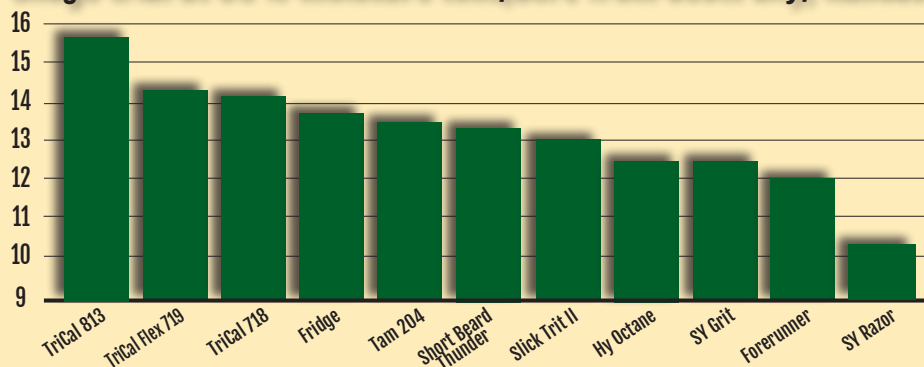

813 TRITICALE

We prefer to grow and produce TriCal 813 for several reasons, standability, great disease resistance and high grain output. For the Dairies, Feed yards, Ranchers and farmers we provide seed to, it produces a great quality forage for grazing, silage, and hay with high protein and high tonnage that keeps 813 in their rotation and producers prefer it year after year.

Chad, Hereford, TX

Key Attributes:

- Fall planting
- Awnletted (very short beards)
- Semi-erect fall growth habit
- Very good fall seedling vigor
- Good winterhardiness
- Medium maturity
- Good straw strength
- Tolerant of rust
- Tolerant of wheat streak mosaic virus
- High silage yields
- Adapted to the Southern and Central Great Plains

Silage trial at 65% moisture tons/acre from Scott City, Kansas

Silage quality

Silage yield

Forage yield

Seed Yield

Leaf and stripe rust tolerance

Straw strength

Height