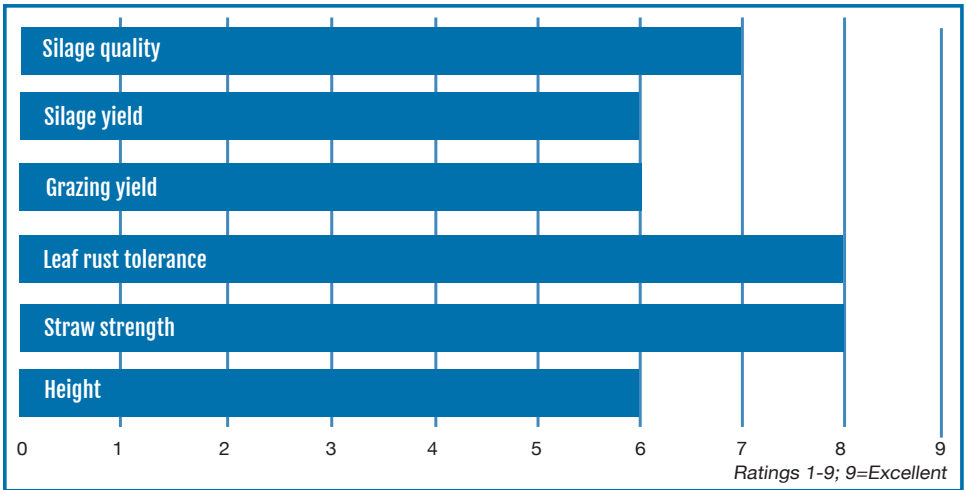

2022 Griffin, Georgia

Products	Harvested 3/2/2022	Harvested 4/13/2022	Total
TriCal 1143	2737	1272	4009
TriCal Surge™	1481	2445	3926
TriCal Hybrid Surge™	2619	1233	3852
TriCal Hybrid Flex™	2354	1406	3760
TriCal 342	2616	1044	3660
Hybrid Gainer™	2257	1361	3618

Planted

10/27/2021